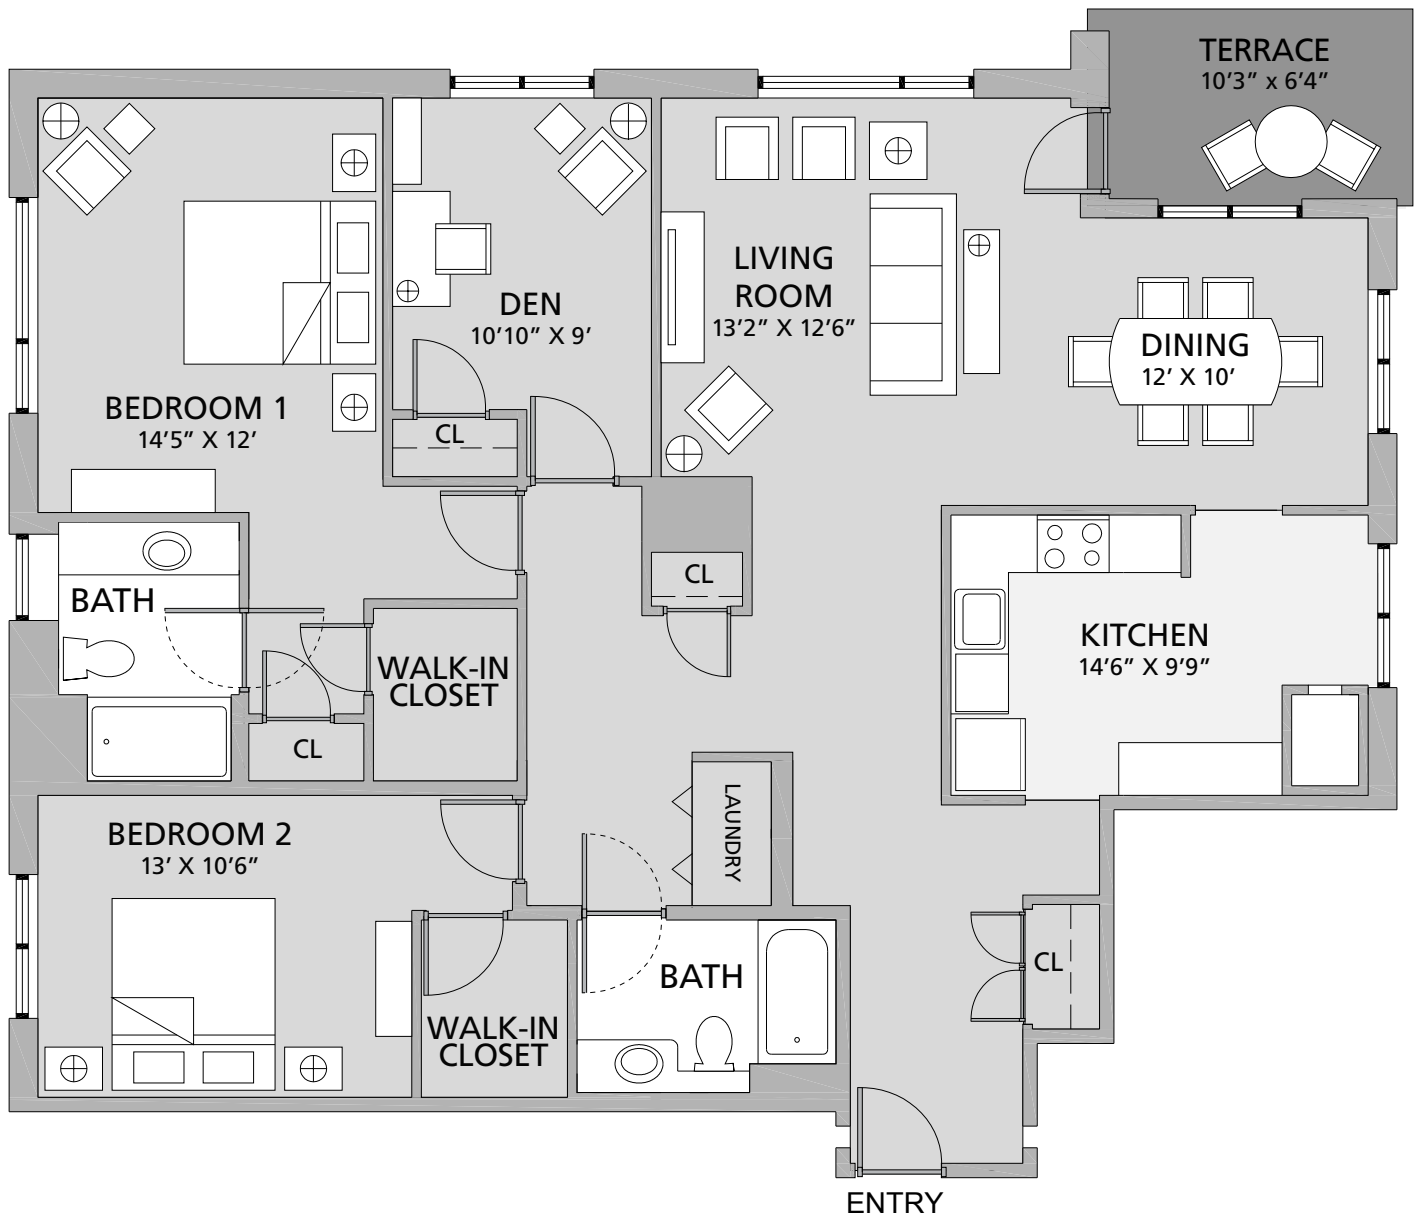

# Two Bedroom Deluxe

## SAMPLE FLOOR PLAN

1,475 – 1,530 square feet

Plans subject to minor changes in size, dimension and configuration.

The Power to Redefine Aging.